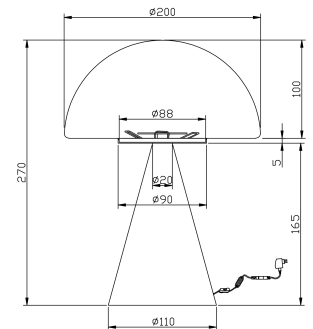

Blip

Simple way to select the color temperature

Code	3790-30-119
Type	Table lamp
Designer	Fly Design
Eancode	8019282553922
Customs tariff	94052150
Color	Satined brass
Material	Metal frame and blown glass
IP	IP20
IK	03
Insulation Class	
Item Dimensions	270mm Ø200mm - 1.1kg
Packaging Dimensions	255x255x385mm - 1.9kg
Light Source 1	
Light source	LED Built-in
Power Pack Type	Touch dimmer
Item Lumen	500 lm
Color Temperature	CCT (2700K 3000K 4000K)
Energy Efficiency Class	
Electrical specifications 1	
Input Voltage	230 Vac 50Hz
Total Absorbed Power	7W