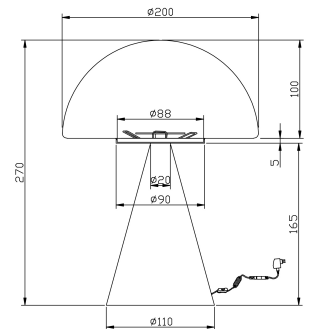

Blip

Simple way to select the color temperature

Code	3790-30-355
Type	Table lamp
Designer	Fly Design
Eancode	8019282553892
Customs tariff	94052150
Color	Sandy color
Material	Metal frame and blown glass
IP	IP20
IK	03
Insulation Class	
Item Dimensions	270mm Ø200mm - 1.1kg
Packaging Dimensions	255x255x385mm - 1.9kg
Light Source 1	
Light source	LED Built-in
Power Pack Type	Touch dimmer
Item Lumen	500 lm
Color Temperature	CCT (2700K 3000K 4000K)
Energy Efficiency Class	
Electrical specifications 1	
Input Voltage	230 Vac 50Hz
Total Absorbed Power	7W