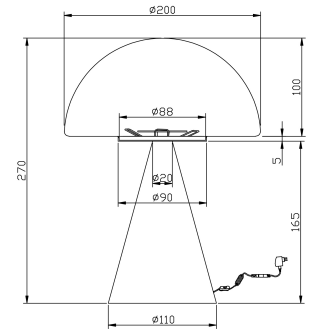

Blip

Simple way to select the color temperature

Code	3790-30-375
Type	Table lamp
Designer	Fly Design
Eancode	8019282556602
Customs tariff	94052150
Color	Brick red
Material	Metal frame and blown glass
IP	IP20
IK	03
Insulation Class	
Item Dimensions	270mm Ø200mm - 1.1kg
Packaging Dimensions	255x255x385mm - 1.9kg
Light Source 1	
Light source	LED Built-in
Power Pack Type	Touch dimmer
Item Lumen	500 lm
Color Temperature	CCT (2700K 3000K 4000K)
Energy Efficiency Class	
Electrical specifications 1	
Input Voltage	230 Vac 50Hz
Total Absorbed Power	7W