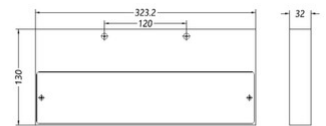

Guia

Code	3799-26-101
Type	Wall lamp
Designer	S.T. Fabas Luce
Eancode	8019282554479
Customs tariff	94051190
Color	Black
Material	Metal and polycarbonate frame
IP	IP20
Insulation Class	 CL1
Item Dimensions	320x130x30mm - 1.4kg
Packaging Dimensions	350x155x65mm - 1.5kg
Light Source 1	
Light source	LED Built-in
Light Source Lumen	5092 lm
Color Temperature	Warm white 3000K
Energy Efficiency Class	
Electrical specifications 1	
Input Voltage	230V AC 50Hz
Total Absorbed Power	36W