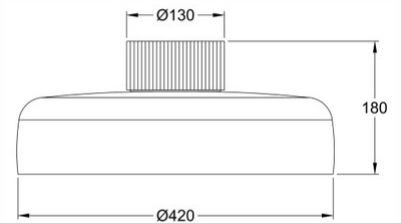

Lunar

Code	3800-65-102
Type	Ceiling lamp
Designer	MAIL DESIGN
Eancode	8019282554134
Customs tariff	94051150
Color	White
Material	Metal frame and blown glass
IP	IP20
Insulation Class	
Item Dimensions	180mm Ø420mm - 3kg
Packaging Dimensions	475x475x230mm - 4.2kg
Light Source 1	
Light source	LED Built-in
Item Lumen	3150 lm
Color Temperature	CCT (2700K 3000K 4000K)
Energy Efficiency Class	
Electrical specifications 1	
Input Voltage	230V AC 50Hz
Total Absorbed Power	26W
Control System	Steps dimmable