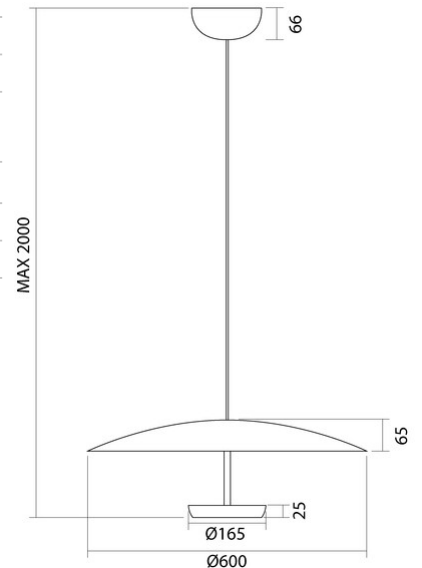

# Yuko

Trendy LED suspension lamp with direct and indirect light emission, warm white and with 3-level dimming with memory function

<b>Code</b>	<b>3803-45-102</b>
<b>Type</b>	Suspension lamp
<b>Designer</b>	S.T. Fabas Luce
<b>Eancode</b>	8019282554165
<b>Customs tariff</b>	94051190
<b>Color</b>	White
<b>Material</b>	Metal and methacrylate frame
<b>IP</b>	IP20
<b>IK</b>	05
<b>Insulation Class</b>	 CL1
<b>Item Dimensions</b>	Max 2000mm Ø600mm - 2.8kg
<b>Packaging Dimensions</b>	670x660x190mm - 4.95kg
<b>Light Source 1</b>	
<b>Light source</b>	LED 40W Included
<b>Light Source Lumen</b>	3200 lm
<b>Color Temperature</b>	Warm white 3000K
<b>Energy Efficiency Class</b>	
<b>Electrical specifications 1</b>	
<b>Input Voltage</b>	230V AC 50Hz
<b>Control System</b>	Steps dimmable