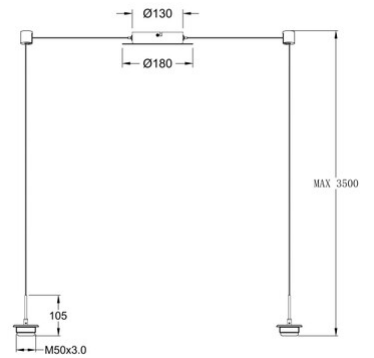

## Kit Luci LED 8W frame

Black cable. 2 supports for cable included

<b>Code</b>	<b>3804-42-101</b>
<b>Type</b>	Suspension frame with 2-supports
<b>Designer</b>	S.T. Fabas Luce
<b>Eancode</b>	8019282554769
<b>Customs tariff</b>	94051190
<b>Color</b>	Black
<b>Material</b>	Metal frame
<b>IP</b>	IP20
<b>Insulation Class</b>	 CL1
<b>Item Dimensions</b>	Max 3500mm Ø180mm - 1.0kg
<b>Packaging Dimensions</b>	190x190x140mm - 1.2kg
<b>Light Source 1</b>	
<b>Light source</b>	16W Built-in
<b>Light Source Lumen</b>	1500 lm
<b>Color Temperature</b>	CCT (2700K 3000K 4000K)
<b>Energy Efficiency Class</b>	
<b>Electrical specifications 1</b>	
<b>Input Voltage</b>	230V AC 50Hz
<b>Control System</b>	Steps dimmable