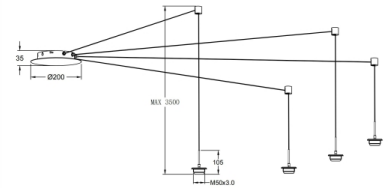

Kit Luci LED 8W

Transparent cable. 4 supports for cable included

Code	3804-44-102
Type	Suspension frame with 4-supports
Designer	S.T. Fabas Luce
Eancode	8019282554790
Customs tariff	94059900
Color	White
Material	Metal frame
IP	IP20
Insulation Class	
Item Dimensions	Max 3500mm Ø200mm - 1.0kg
Packaging Dimensions	190x190x140mm - 1.2kg
	Light Source 1
Light source	LED 28W Built-in
Light Source Lumen	3000 lm
Color Temperature	CCT (2700K 3000K 4000K)
Energy Efficiency Class	
	Electrical specifications 1
Input Voltage	230 Vac 50Hz
Control System	Steps dimmable