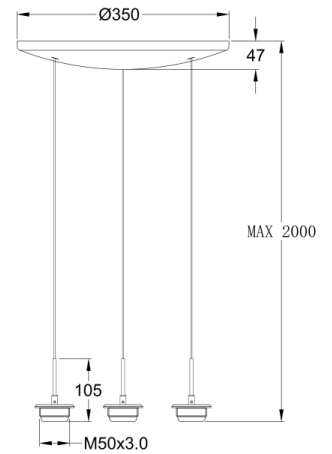

Kit Luci LED 8W

Round 3 light diam.350. Black cable

Code	3804-47-101
Type	3-lights round frame
Designer	S.T. Fabas Luce
Eancode	8019282554813
Customs tariff	94059900
Color	Black
Material	Metal frame
IP	IP20
Insulation Class	
Item Dimensions	Max 2000mm Ø350mm - 1.7kg
Packaging Dimensions	360x360x125mm - 2.2kg
Light Source 1	
Light source	LED 21W Built-in
Light Source Lumen	2550 lm
Color Temperature	CCT (2700K 3000K 4000K)
Energy Efficiency Class	
Electrical specifications 1	
Input Voltage	230 Vac 50Hz
Control System	Steps dimmable