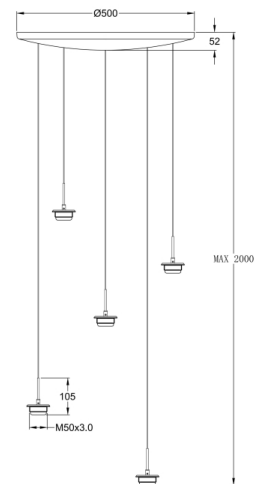

## Kit Luci LED 8W

Round 5 lights diam.500. Black cable

<b>Code</b>	<b>3804-49-101</b>
<b>Type</b>	5-lights round suspension frame
<b>Designer</b>	S.T. Fabas Luce
<b>Eancode</b>	8019282554837
<b>Customs tariff</b>	94059900
<b>Color</b>	Black
<b>Material</b>	Metal frame
<b>IP</b>	IP20
<b>Insulation Class</b>	
<b>Item Dimensions</b>	Max 2000mm Ø500mm - 3.2kg
<b>Packaging Dimensions</b>	520x515x140mm - 4kg
<b>Light Source 1</b>	
<b>Light source</b>	LED 35W Built-in
<b>Light Source Lumen</b>	3750 lm
<b>Color Temperature</b>	CCT (2700K 3000K 4000K)
<b>Energy Efficiency Class</b>	
<b>Electrical specifications 1</b>	
<b>Input Voltage</b>	230 Vac 50Hz
<b>Control System</b>	Steps dimmable