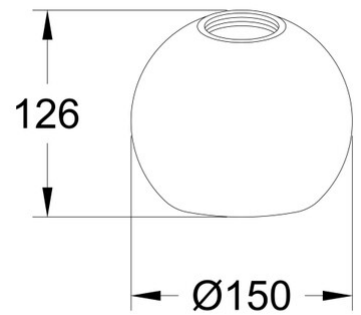

Kit Luci Glass suspension 8W

Code	3804-53-102
Type	Glass diffuser
Designer	S.T. Fabas Luce
Eancode	801928255544
Customs tariff	94059190
Color	White
Material	Borosilicate glass
Item Dimensions	130mm Ø150mm - 0.2kg
Packaging Dimensions	175x180x155mm - 0.3kg