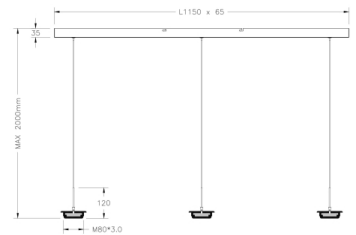

Kit Luci Frame 14W

Rectangular 3 lights- Black cable

Code	3805-48-101
Type	3-lights rectangular frame
Designer	S.T. Fabas Luce
Eancode	8019282554899
Customs tariff	94059900
Color	Black
Material	Metal frame
IP	IP20
Insulation Class	
Item Dimensions	1150x65xMax 2000mm - 2.3kg
Packaging Dimensions	1180x120x180mm - 3kg
	Light Source 1
Light source	LED 42W Built-in
Light Source Lumen	4530 lm
Color Temperature	CCT (2700K 3000K 4000K)
Energy Efficiency Class	
	Electrical specifications 1
Input Voltage	230 Vac 50Hz
Control System	Steps dimmable