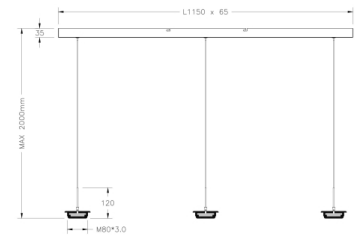

# Kit Luci Frame 14W

Rectangular 3 lights. Transparent cable

<b>Code</b>	<b>3805-48-102</b>
<b>Type</b>	3-lights rectangular frame
<b>Designer</b>	S.T. Fabas Luce
<b>Eancode</b>	8019282554905
<b>Customs tariff</b>	94059900
<b>Color</b>	White
<b>Material</b>	Metal frame
<b>IP</b>	IP20
<b>Insulation Class</b>	
<b>Item Dimensions</b>	1150x65xMax 2000mm - 2.3kg
<b>Packaging Dimensions</b>	1180x120x180mm - 3kg
	<b>Light Source 1</b>
<b>Light source</b>	LED 42W Built-in
<b>Light Source Lumen</b>	4530 lm
<b>Color Temperature</b>	CCT (2700K 3000K 4000K)
<b>Energy Efficiency Class</b>	
	<b>Electrical specifications 1</b>
<b>Input Voltage</b>	230 Vac 50Hz
<b>Control System</b>	Steps dimmable