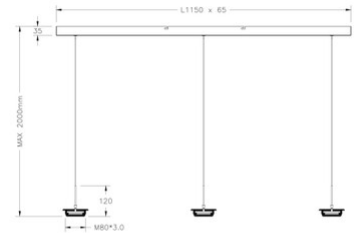

Kit Luci Frame LED 14W

Rectangular 3 lights. Transparent cable

Code	3805-48-102
Type	3-lights rectangular frame
Designer	S.T. Fabas Luce
Eancode	8019282554905
Customs tariff	94051190
Color	White
Material	Metal frame
IP	IP20
Insulation Class	 CL1
Item Dimensions	1150x65xMax 2000mm - 2.3kg
Packaging Dimensions	1180x120x180mm - 3kg
	Light Source 1
Light source	LED 42W Built-in
Light Source Lumen	4530 lm
Color Temperature	CCT (2700K 3000K 4000K)
Energy Efficiency Class	
	Electrical specifications 1
Input Voltage	230V AC 50Hz
Control System	Steps dimmable