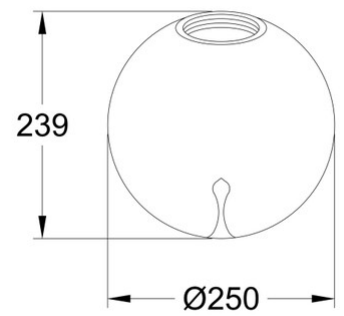

Kit Luci Glass suspension 14W

Code	3805-51-372
Type	Glass diffuser
Designer	Fly Design
Eancode	801928255537
Customs tariff	94059190
Color	Transparent/drop
Material	Borosilicate glass
Item Dimensions	239mm Ø250mm - 0.45kg
Packaging Dimensions	280x280x270mm - 0.9kg