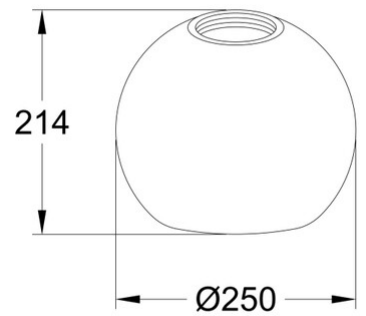

Kit Luci Glass suspension 14W

Code	3805-53-102
Type	Glass diffuser
Designer	S.T. Fabas Luce
Eancode	8019282555551
Customs tariff	94059190
Color	White
Material	Borosilicate glass
Item Dimensions	214mm Ø250mm - 0.45kg
Packaging Dimensions	275x275x245mm - 0.5kg