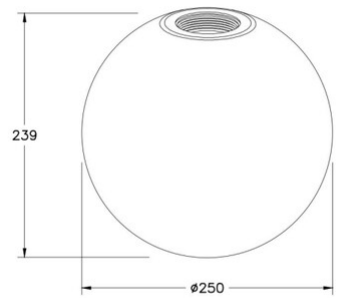

Kit Luci Glass suspension 14W

Code	3805-55-189
Type	Glass diffuser
Designer	S.T. Fabas Luce
Eancode	8019282555674
Customs tariff	94059190
Color	Gold
Material	Borosilicate glass
Item Dimensions	Ø250mm - 0.4kg
Packaging Dimensions	280x280x270mm - 0.9kg