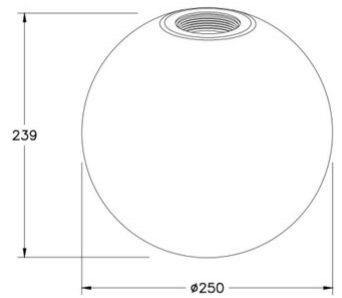

Kit Luci Glass suspension 14W

Glass diffuser

Code	3805-55-365
Type	Glass diffuser
Designer	S.T. Fabas Luce
Eancode	8019282555698
Customs tariff	94059190
Color	Cognac
Material	Borosilicate glass
Item Dimensions	Ø250mm - 0.4kg
Packaging Dimensions	280x280x270mm - 0.9kg