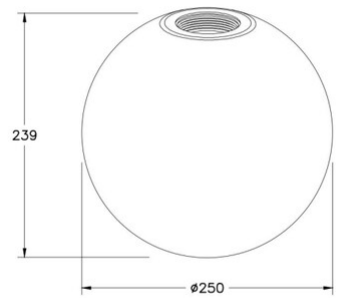

Kit Luci Glass suspension 14W

Glass diffuser

Code	3805-55-365
Type	Glass diffuser
Designer	S.T. Fabas Luce
Eancode	8019282555698
Customs tariff	94059190
Color	Cognac
Material	Borosilicate glass
Item Dimensions	239mm Ø250mm - 0.4kg
Packaging Dimensions	280x280x270mm - 0.9kg