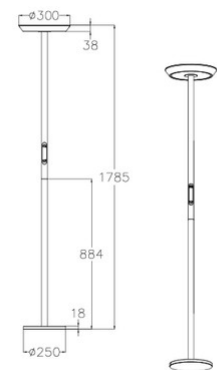

## Fizz

Independent dimming and colour temperature change of top and bottom light

<b>Code</b>	<b>3807-10-102</b>	
<b>Type</b>	Floor lamp	
<b>Designer</b>	S.T. Fabas Luce	
<b>Eancode</b>	8019282555728	
<b>Customs tariff</b>	94052190	
<b>Color</b>	White	
<b>Material</b>	Aluminum and methacrylate frame	
<b>IP</b>	IP20	
<b>Insulation Class</b>	 CL2	
<b>Item Dimensions</b>	1785mm Ø300mm - 7.7kg	
<b>Packaging Dimensions</b>	960x400x170mm - 10.3kg	
	<b>Light Source 1</b>	<b>Light Source 2</b>
<b>Light source</b>	LED 50W Built-in	LED 10W Built-in
<b>Power Pack Type</b>	Touch dimmer	Touch dimmer
<b>Light Source Lumen</b>	3300 lm	900 lm
<b>Color Temperature</b>	CCT (2700K 3200K 4000K)	CCT (2700K 3200K 4000K)
<b>Energy Efficiency Class</b>		
	<b>Electrical specifications 1</b>	<b>Electrical specifications 2</b>
<b>Input Voltage</b>	230V AC 50Hz	230V AC 50Hz