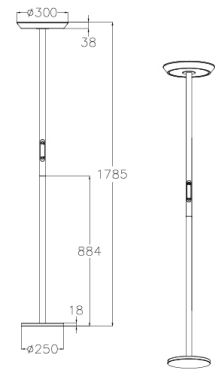

Fizz

Independent dimming and colour temperature change of top and bottom light

Code	3807-10-282	
Type	Floor lamp	
Designer	S.T. Fabas Luce	
Eancode	8019282555742	
Customs tariff	94052190	
Color	Anthracite	
Material	Aluminum and methacrylate frame	
IP	IP20	
Insulation Class		
Item Dimensions	1785mm Ø300mm - 7.7kg	
Packaging Dimensions	960x400x170mm - 10.3kg	
	Light Source 1	Light Source 2
Light source	LED 50W Built-in	LED 10W Included
Power Pack Type	Touch dimmer	Touch dimmer
Light Source Lumen	3300 lm	900 lm
Color Temperature	CCT (2700K 3200K 4000K)	CCT (2700K 3200K 4000K)
Energy Efficiency Class		
	Electrical specifications 1	Electrical specifications 2
Input Voltage	230 Vac 50Hz	230 Vac 50Hz