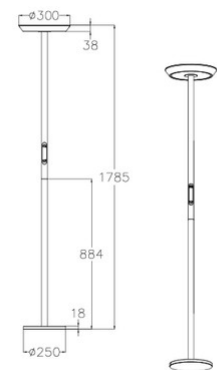

Fizz

Independent dimming and colour temperature change of top and bottom light

Code	3807-10-282	
Type	Floor lamp	
Designer	S.T. Fabas Luce	
Eancode	8019282555742	
Customs tariff	94052190	
Color	Anthracite	
Material	Aluminum and methacrylate frame	
IP	IP20	
Insulation Class	 CL2	
Item Dimensions	1785mm Ø300mm - 7.7kg	
Packaging Dimensions	960x400x170mm - 10.3kg	
	Light Source 1	Light Source 2
Light source	LED 50W Built-in	LED 10W Included
Power Pack Type	Touch dimmer	Touch dimmer
Light Source Lumen	3300 lm	900 lm
Color Temperature	CCT (2700K 3200K 4000K)	CCT (2700K 3200K 4000K)
Energy Efficiency Class		
	Electrical specifications 1	Electrical specifications 2
Input Voltage	230V AC 50Hz	230V AC 50Hz