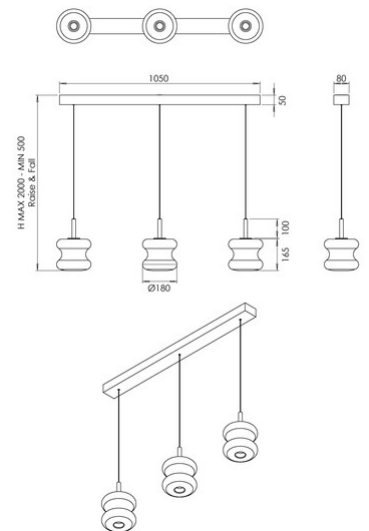

Frua

Code	3814-48-365
Type	Suspension lamp
Designer	Thomas Vivian
Eancode	8019282560760
Customs tariff	94051150
Color	Cognac
Material	Metal frame and borosilicate glass
IP	IP20
Insulation Class	 CL1
Item Dimensions	870x60xMax 2000mm Ø180mm - 5.34kg
Packaging Dimensions	235x1095x330mm - 7.02kg
Light Source 1	
Light source	LED 3x 7W Built-in
Light Source Lumen	2550 lm
Color Temperature	CCT (2700K 3000K 4000K)
Energy Efficiency Class	
Electrical specifications 1	
Input Voltage	230V AC 50Hz
Control System	Steps dimmable