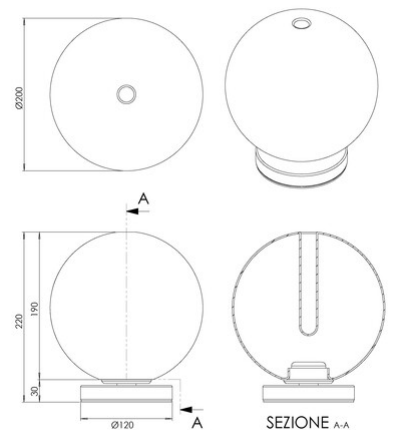

## Wengen

|                                    |  |
|------------------------------------|--|
| <b>Code</b>                        | <b>3817-30-365</b>   |
| <b>Type</b>                        | Table lamp   |
| <b>Designer</b>                    | Fly Design   |
| <b>Eancode</b>                     | 8019282561286  |
| <b>Customs tariff</b>              | 94052150   |
| <b>Color</b>                       | Cognac   |
| <b>Material</b>                    | Metal frame and borosilicate glass   |
| <b>IP</b>                          | IP20   |
| <b>Insulation Class</b>            | <br>CL2 |
| <b>Item Dimensions</b>             | 220mm Ø200mm - 0.7kg   |
| <b>Packaging Dimensions</b>        | 240x240x315mm - 1.3kg  |
| <b>Light Source 1</b>              |  |
| <b>Light source</b>                | LED 7W Built-in  |
| <b>Power Pack Type</b>             | Touch dimmer   |
| <b>Light Source Lumen</b>          | 540 lm   |
| <b>Color Temperature</b>           | CCT (2700K 3000K 4000K)  |
| <b>Energy Efficiency Class</b>     |         |
| <b>Electrical specifications 1</b> |  |
| <b>Input Voltage</b>               | 230V AC 50Hz   |