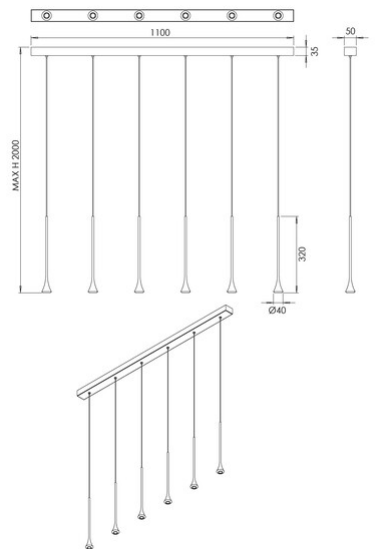

Susa

Code	3820-47-101
Type	Suspension lamp
Designer	S.T. Fabas Luce
Eancode	8019282561965
Customs tariff	94051190
Color	Black
Material	Metal frame
IP	IP20
IK	05
Insulation Class	 CL1
Item Dimensions	50x1100xMax 2000mm Ø40mm - 2.2kg
Packaging Dimensions	1170x275x80mm - 3.4kg
Light Source 1	
Light source	LED 6x 5W Built-in
Light Source Lumen	2790 lm
Color Temperature	Warm white 3000K
Energy Efficiency Class	
Electrical specifications 1	
Input Voltage	230V AC 50Hz
Control System	Phase cut dimmable