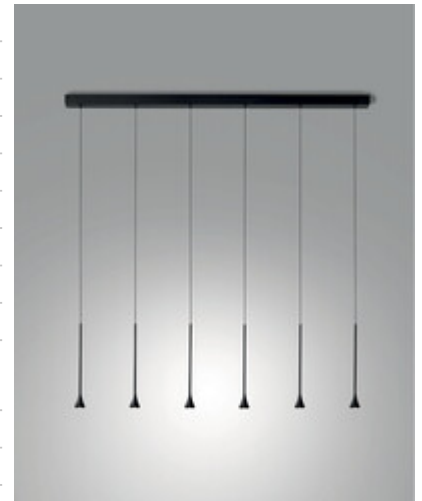

Susa

Code	3820-47-101
Type	Suspension lamp
Designer	S.T. Fabas Luce
Eancode	8019282561965
Customs tariff	94051190
Color	Black
Material	Metal frame
IP	IP20
IK	05
Insulation Class	 CL1
Item Dimensions	50x1100xMax 2000mm Ø40mm - 2.2kg
Packaging Dimensions	1170x275x80mm - 3.4kg
Light Source 1	
Light source	LED 6x 5W Built-in
Light Source Lumen	2790 lm
Color Temperature	Warm white 3000K
Energy Efficiency Class	
Electrical specifications 1	
Input Voltage	230V AC 50Hz
Control System	Phase cut dimmable