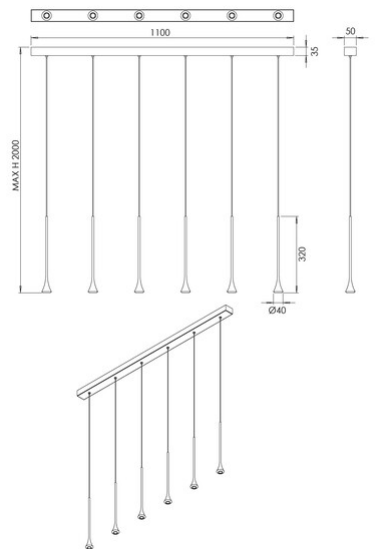

Susa

Code	3820-47-209
Type	Suspension lamp
Designer	S.T. Fabas Luce
Eancode	8019282561989
Customs tariff	94051190
Color	Black / Satined brass
Material	Metal frame
IP	IP20
IK	05
Insulation Class	 CL1
Item Dimensions	50x1100xMax 2000mm Ø40mm - 2.2kg
Packaging Dimensions	1170x275x80mm - 3.4kg
Light Source 1	
Light source	LED 6x 5W Built-in
Light Source Lumen	2790 lm
Color Temperature	Warm white 3000K
Energy Efficiency Class	
Electrical specifications 1	
Input Voltage	230V AC 50Hz
Control System	Phase cut dimmable