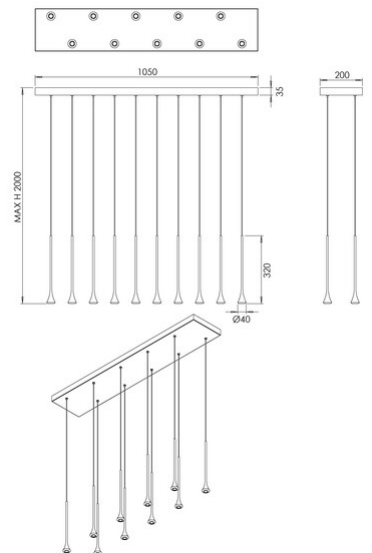

Susa

Code	3820-48-101
Type	Suspension lamp
Designer	S.T. Fabas Luce
Eancode	8019282561996
Customs tariff	94051190
Color	Black
Material	Metal frame
IP	IP20
IK	05
Insulation Class	 CL1
Item Dimensions	200x1050xMax 2000mm Ø40mm - 4kg
Packaging Dimensions	1120x550x105mm - 6.2kg
Light Source 1	
Light source	LED 10x 5W Built-in
Light Source Lumen	4650 lm
Color Temperature	Warm white 3000K
Energy Efficiency Class	
Electrical specifications 1	
Input Voltage	230V AC 50Hz
Control System	Phase cut dimmable