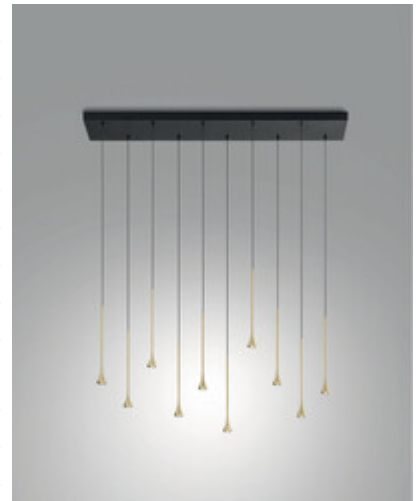

Susa

Code	3820-48-209
Type	Suspension lamp
Designer	S.T. Fabas Luce
Eancode	8019282562016
Customs tariff	94051190
Color	Black / Satined brass
Material	Metal frame
IP	IP20
IK	05
Insulation Class	 CL1
Item Dimensions	200x1050xMax 2000mm Ø40mm - 4kg
Packaging Dimensions	1120x550x105mm - 6.2kg
Light Source 1	
Light source	LED 10x 5W Built-in
Light Source Lumen	4650 lm
Color Temperature	Warm white 3000K
Energy Efficiency Class	
Electrical specifications 1	
Input Voltage	230V AC 50Hz
Control System	Phase cut dimmable