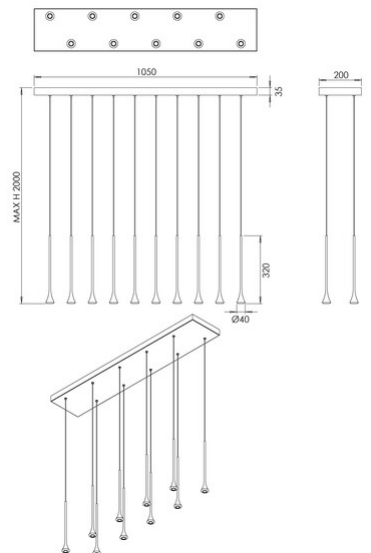

Susa

Code	3820-48-209
Type	Suspension lamp
Designer	S.T. Fabas Luce
Eancode	8019282562016
Customs tariff	94051190
Color	Black / Satined brass
Material	Metal frame
IP	IP20
IK	05
Insulation Class	 CL1
Item Dimensions	200x1050xMax 2000mm Ø40mm - 4kg
Packaging Dimensions	1120x550x105mm - 6.2kg
Light Source 1	
Light source	LED 10x 5W Built-in
Light Source Lumen	4650 lm
Color Temperature	Warm white 3000K
Energy Efficiency Class	
Electrical specifications 1	
Input Voltage	230V AC 50Hz
Control System	Phase cut dimmable