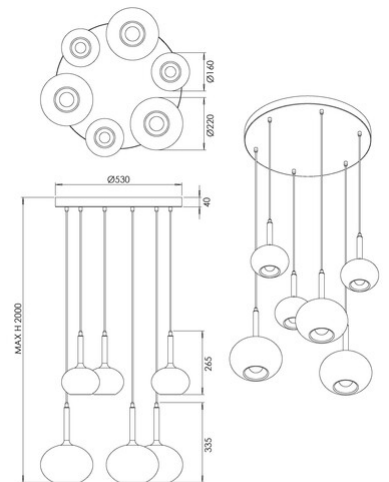

Edolo

Code	3821-46-125
Type	Suspension lamp
Designer	S.T. Fabas Luce
Eancode	8019282561064
Customs tariff	94051150
Color	Amber
Material	Metal frame and borosilicate glass
IP	IP20
Insulation Class	 CL1
Item Dimensions	Max 2000mm Ø530mm - 5.6kg
Packaging Dimensions	750x580x510mm - 11kg
	Light Source 1
Light source	E27+E14 6x 40W Not included
	Electrical specifications 1
Input Voltage	230V AC 50Hz
Control System	On/Off