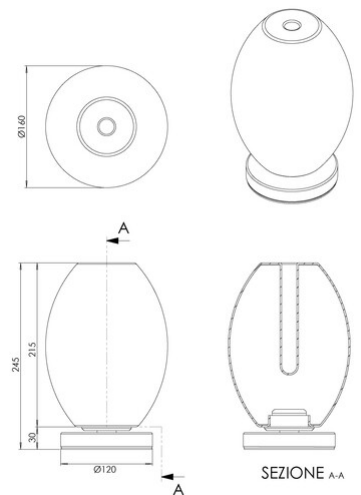

Tully

Code	3822-30-365
Type	Table lamp
Designer	Fly Design
Eancode	8019282561903
Customs tariff	94052150
Color	Cognac
Material	Metal frame and borosilicate glass
IP	IP20
Insulation Class	 CL2
Item Dimensions	230mm Ø160mm - 0.7kg
Packaging Dimensions	190x190x335mm - 1.2kg
Light Source 1	
Light source	LED 7W Built-in
Power Pack Type	Touch dimmer
Light Source Lumen	540 lm
Color Temperature	CCT (2700K 3000K 4000K)
Energy Efficiency Class	 E
Electrical specifications 1	
Input Voltage	230V AC 50Hz