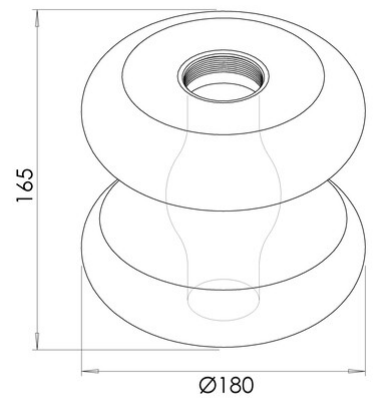

Kit Luci Glass suspension-base 8W

| | |
|-----------------------------|-----------------------|
| Code | 3823-51-365 |
| Type | Glass diffuser |
| Designer | Thomas Vivian |
| Eancode | 8019282563129 |
| Customs tariff | 94059190 |
| Color | Cognac |
| Material | Borosilicate glass |
| IK | 02 |
| Item Dimensions | 165mm Ø180mm - 0.5kg |
| Packaging Dimensions | 220x225x205mm - 0.8kg |