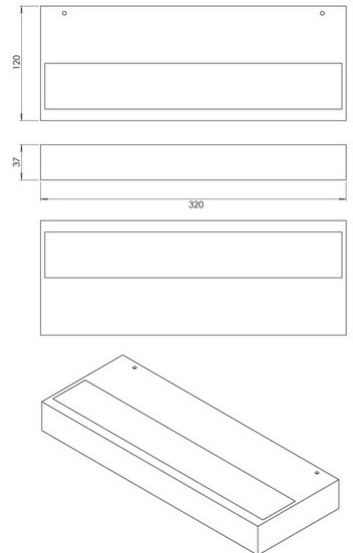

Snap

Code	3825-27-102
Type	Wall lamp
Designer	S.T. Fabas Luce
Eancode	8019282567165
Customs tariff	94051190
Color	White
Material	Metal and methacrylate frame
IP	IP20
IK	06
Insulation Class	 CL1
Item Dimensions	320x120x37mm - 1kg
Packaging Dimensions	330x125x40mm - 1.3kg
Light Source 1	
Light source	LED Built-in
Light Source Lumen	4990 lm
Item Lumen	3750 lm
Color Temperature	CCT (2700K 3000K 4000K)
Energy Efficiency Class	
Electrical specifications 1	
Input Voltage	230V AC 50Hz
Total Absorbed Power	36W
Control System	Phase cut dimmable