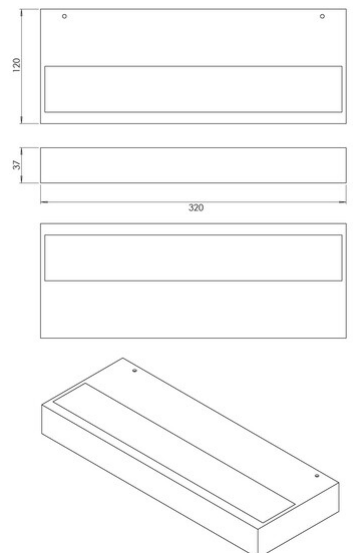

Snap

Code	3825-27-361
Type	Wall lamp
Designer	S.T. Fabas Luce
Eancode	8019282567189
Customs tariff	94051190
Color	Corten
Material	Metal and methacrylate frame
IP	IP20
IK	06
Insulation Class	 CL1
Item Dimensions	320x120x37mm - 1kg
Packaging Dimensions	330x125x40mm - 1.3kg
Light Source 1	
Light source	LED Built-in
Light Source Lumen	4990 lm
Item Lumen	3750 lm
Color Temperature	CCT (2700K 3000K 4000K)
Energy Efficiency Class	
Electrical specifications 1	
Input Voltage	230V AC 50Hz
Total Absorbed Power	36W
Control System	Phase cut dimmable