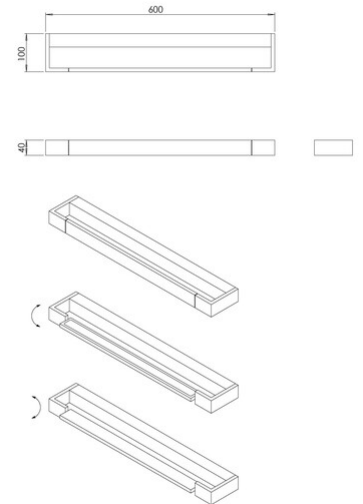

Dinnet

Code	3829-26-102
Type	Wall lamp
Designer	S.T. Fabas Luce
Eancode	8019282570509
Customs tariff	94051190
Color	White
Material	Metal and methacrylate frame
IP	IP44
IK	04
Insulation Class	 CL1
Item Dimensions	600x100x40mm - 1.64kg
Packaging Dimensions	620x120x60mm - 1.9kg
Light Source 1	
Light source	LED Built-in
Light Source Lumen	3390 lm
Item Lumen	2545 lm
Color Temperature	CCT (2700K 3000K 4000K)
Energy Efficiency Class	
Electrical specifications 1	
Input Voltage	230V AC 50Hz
Total Absorbed Power	24W