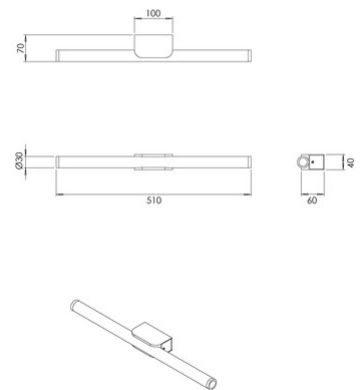

Dava

Code	3830-21-101
Type	Wall lamp
Designer	S.T. Fabas Luce
Eancode	8019282570523
Customs tariff	94051190
Color	Black
Material	Metal and methacrylate frame
IP	IP44
IK	04
Insulation Class	 CL1
Item Dimensions	510x70mm Ø30mm - 0.576kg
Packaging Dimensions	520x80x60mm - 0.8kg
Light Source 1	
Light source	LED Built-in
Light Source Lumen	1200 lm
Item Lumen	840 lm
Color Temperature	CCT (2700K 3000K 4000K)
Energy Efficiency Class	
Electrical specifications 1	
Input Voltage	230V AC 50Hz
Total Absorbed Power	13W