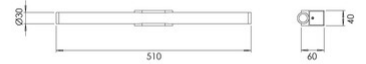

# Dava

|                                    |  |
|------------------------------------|--|
| <b>Code</b>                        | <b>3830-21-138</b>   |
| <b>Type</b>                        | Wall lamp  |
| <b>Designer</b>                    | S.T. Fabas Luce  |
| <b>Eancode</b>                     | 8019282570516  |
| <b>Customs tariff</b>              | 94051190   |
| <b>Color</b>                       | Chrome   |
| <b>Material</b>                    | Metal and methacrylate frame   |
| <b>IP</b>                          | IP44   |
| <b>IK</b>                          | 04   |
| <b>Insulation Class</b>            | <br>CL1 |
| <b>Item Dimensions</b>             | 510x70mm Ø30mm - 0.576kg   |
| <b>Packaging Dimensions</b>        | 520x80x60mm - 0.8kg  |
| <b>Light Source 1</b>              |  |
| <b>Light source</b>                | LED Built-in   |
| <b>Light Source Lumen</b>          | 1200 lm  |
| <b>Item Lumen</b>                  | 840 lm   |
| <b>Color Temperature</b>           | CCT (2700K 3000K 4000K)  |
| <b>Energy Efficiency Class</b>     |        |
| <b>Electrical specifications 1</b> |  |
| <b>Input Voltage</b>               | 230V AC 50Hz   |
| <b>Total Absorbed Power</b>        | 13W  |