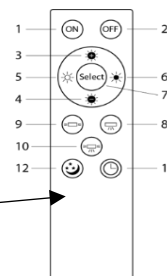

DRIVER

LED CIRCUIT
(COMPLETE SET)