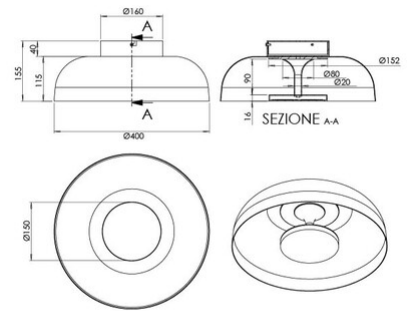

Vintage due

Code	3838-65-102
Type	Ceiling lamp
Designer	Variaforma
Eancode	8019282570707
Customs tariff	94051150
Color	White
Material	Metal frame and blown glass
IP	IP20
IK	03
Insulation Class	 CL1
Smartluce	No
Item Dimensions	155mm Ø400mm - 2.8kg
Packaging Dimensions	450x450x215mm - 3.8kg
	Light Source 1
Light source	LED Built-in
Light Source Lumen	3230 lm
Item Lumen	2300 lm
Color Temperature	CCT (2700K 3000K 4000K)
Energy Efficiency Class	
	Electrical specifications 1
Input Voltage	230V AC 50Hz
Total Absorbed Power	26W