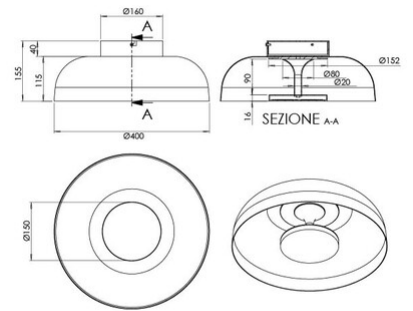

Vintage due

Code	3838-65-365
Type	Ceiling lamp
Designer	Variaforma
Eancode	8019282570790
Customs tariff	94051150
Color	Cognac
Material	Metal frame and blown glass
IP	IP20
IK	03
Insulation Class	 CL1
Smartluce	No
Item Dimensions	155mm Ø400mm - 2.8kg
Packaging Dimensions	450x450x215mm - 3.8kg
	Light Source 1
Light source	LED Built-in
Light Source Lumen	3230 lm
Item Lumen	2270 lm
Color Temperature	CCT (2700K 3000K 4000K)
Energy Efficiency Class	
	Electrical specifications 1
Input Voltage	230V AC 50Hz
Total Absorbed Power	26W