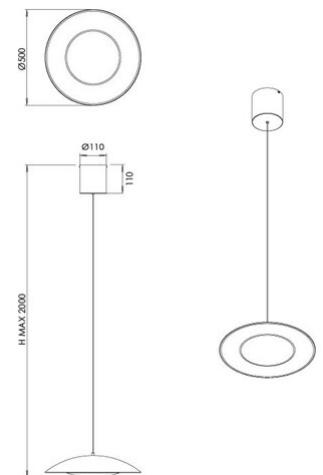

Glamis

Code	3839-40-101
Type	Suspension lamp
Designer	S.T. Fabas Luce
Eancode	8019282570882
Customs tariff	94051140
Color	Black
Material	Metal and methacrylate frame
IP	IP20
IK	05
Insulation Class	 CL2
Item Dimensions	MAX 2000mm Ø500mm - 2.5kg
Packaging Dimensions	470x150x475mm - 3.5kg
Light Source 1	
Light source	LED Built-in
Light Source Lumen	2880 lm
Item Lumen	2160 lm
Color Temperature	Warm white 3000K
Energy Efficiency Class	
Electrical specifications 1	
Input Voltage	230V AC 50Hz
Total Absorbed Power	24W
Control System	On/Off