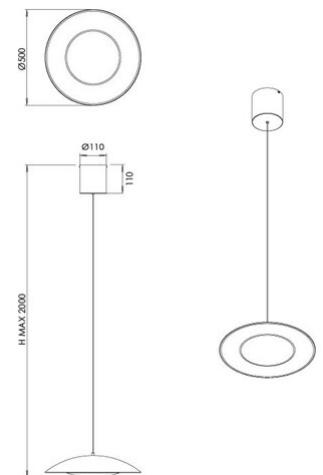

Glamis

Code	3839-40-101
Type	Suspension lamp
Designer	S.T. Fabas Luce
Eancode	8019282570882
Customs tariff	94051140
Color	Black
Material	Metal and methacrylate frame
IP	IP20
IK	05
Insulation Class	 CL2
Item Dimensions	MAX 2000mm Ø500mm - 2.5kg
Packaging Dimensions	470x150x475mm - 3.5kg
Light Source 1	
Light source	LED Built-in
Light Source Lumen	2880 lm
Item Lumen	2160 lm
Color Temperature	Warm white 3000K
Energy Efficiency Class	 E
Electrical specifications 1	
Input Voltage	230V AC 50Hz
Total Absorbed Power	24W
Control System	On/Off