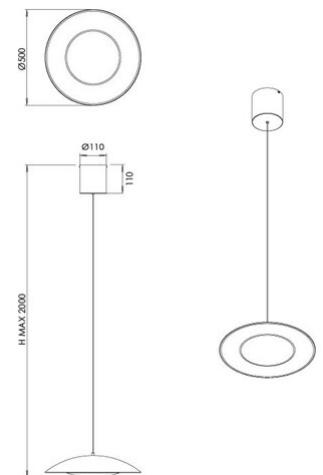

Glamis

Code	3839-40-102
Type	Suspension lamp
Designer	S.T. Fabas Luce
Eancode	8019282570929
Customs tariff	94051140
Color	White
Material	Metal and methacrylate frame
IP	IP20
IK	05
Insulation Class	 CL2
Item Dimensions	MAX 2000mm Ø500mm - 2.5kg
Packaging Dimensions	470x150x475mm - 3.5kg
Light Source 1	
Light source	LED Built-in
Light Source Lumen	2880 lm
Item Lumen	2160 lm
Color Temperature	Warm white 3000K
Energy Efficiency Class	 E
Electrical specifications 1	
Input Voltage	230V AC 50Hz
Total Absorbed Power	24W
Control System	On/Off