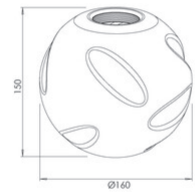

Kit Luci Glass suspension-base 8W

Code	3848-51-125
Type	Glass diffuser
Designer	S.T. Fabas Luce
Eancode	8019282568384
Customs tariff	94059190
Color	Amber
Material	Borosilicate glass
IK	02
Item Dimensions	150mm Ø160mm - 0.2kg
Packaging Dimensions	210x220x210mm - 0.5kg