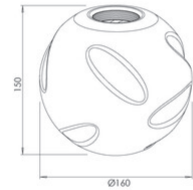

Kit Luci Glass suspension-base 8W

Code	3848-51-189
Type	Glass diffuser
Designer	S.T. Fabas Luce
Eancode	8019282568360
Customs tariff	94059190
Color	Gold
Material	Borosilicate glass
IK	02
Item Dimensions	150mm Ø160mm - 0.2kg
Packaging Dimensions	210x220x210mm - 0.5kg