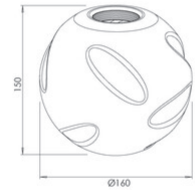

Kit Luci Glass suspension-base 8W

Code	3848-51-241
Type	Glass diffuser
Designer	S.T. Fabas Luce
Eancode	8019282568377
Customs tariff	94059190
Color	Transparent
Material	Borosilicate glass
IK	02
Item Dimensions	150mm Ø160mm - 0.2kg
Packaging Dimensions	210x220x210mm - 0.5kg