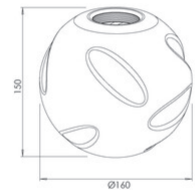

Kit Luci Glass suspension-base 8W

Code	3848-51-241
Type	Glass diffuser
Designer	S.T. Fabas Luce
Eancode	8019282568377
Customs tariff	94059190
Color	Transparent
Material	Borosilicate glass
IK	02
Item Dimensions	150mm Ø160mm - 0.2kg
Packaging Dimensions	210x220x210mm - 0.5kg