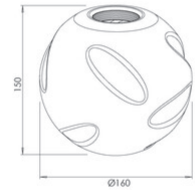

Kit Luci Glass suspension-base 8W

Code	3848-51-379
Type	Glass diffuser
Designer	S.T. Fabas Luce
Eancode	8019282569398
Customs tariff	94059190
Color	Shaded light grey
Material	Borosilicate glass
IK	02
Item Dimensions	150mm Ø160mm - 0.2kg
Packaging Dimensions	210x220x210mm - 0.5kg