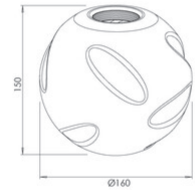

Kit Luci Glass suspension-base 8W

Code	3848-51-382
Type	Glass diffuser
Designer	S.T. Fabas Luce
Eancode	8019282568391
Customs tariff	94059190
Color	Light brown
Material	Borosilicate glass
IK	02
Item Dimensions	150mm Ø160mm - 0.2kg
Packaging Dimensions	210x220x210mm - 0.5kg