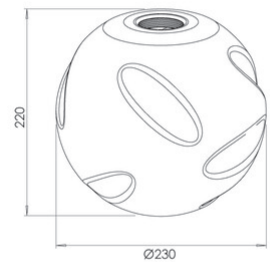

Kit Luci Glass suspension-base 8W

Code	3848-52-379
Type	Glass diffuser
Designer	S.T. Fabas Luce
Eancode	8019282569404
Customs tariff	94059190
Color	Shaded light grey
Material	Borosilicate glass
IK	02
Item Dimensions	220mm Ø230mm - 0.31kg
Packaging Dimensions	280x280x280mm - 0.7kg