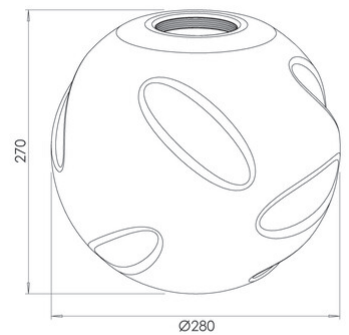

Kit Luci Glass suspension-base 14W

Code	3848-53-125
Type	Glass diffuser
Designer	S.T. Fabas Luce
Eancode	8019282568452
Customs tariff	94059190
Color	Amber
Material	Borosilicate glass
IK	02
Item Dimensions	270mm Ø280mm - 0.54kg
Packaging Dimensions	330x330x330mm - 1.1kg