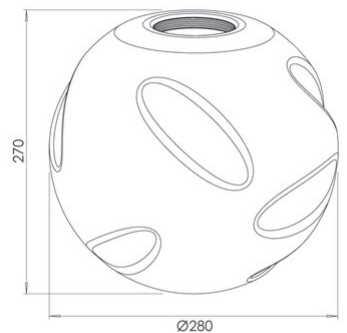

Kit Luci Glass suspension-base 14W

Code	3848-53-125
Type	Glass diffuser
Designer	S.T. Fabas Luce
Eancode	8019282568452
Customs tariff	94059190
Color	Amber
Material	Borosilicate glass
IK	02
Item Dimensions	270mm Ø280mm - 0.45kg
Packaging Dimensions	330x330x330mm - 1.2kg