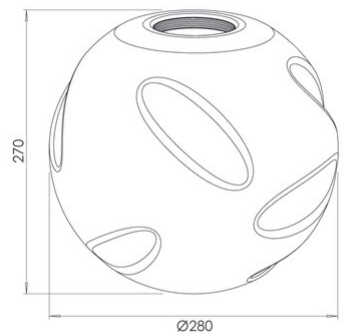

Kit Luci Glass suspension-base 14W

| | |
|-----------------------------|-----------------------|
| Code | 3848-53-189 |
| Type | Glass diffuser |
| Designer | S.T. Fabas Luce |
| Eancode | 8019282568476 |
| Customs tariff | 94059190 |
| Color | Gold |
| Material | Borosilicate glass |
| IK | 02 |
| Item Dimensions | 270mm Ø280mm - 0.45kg |
| Packaging Dimensions | 330x330x330mm - 1.2kg |